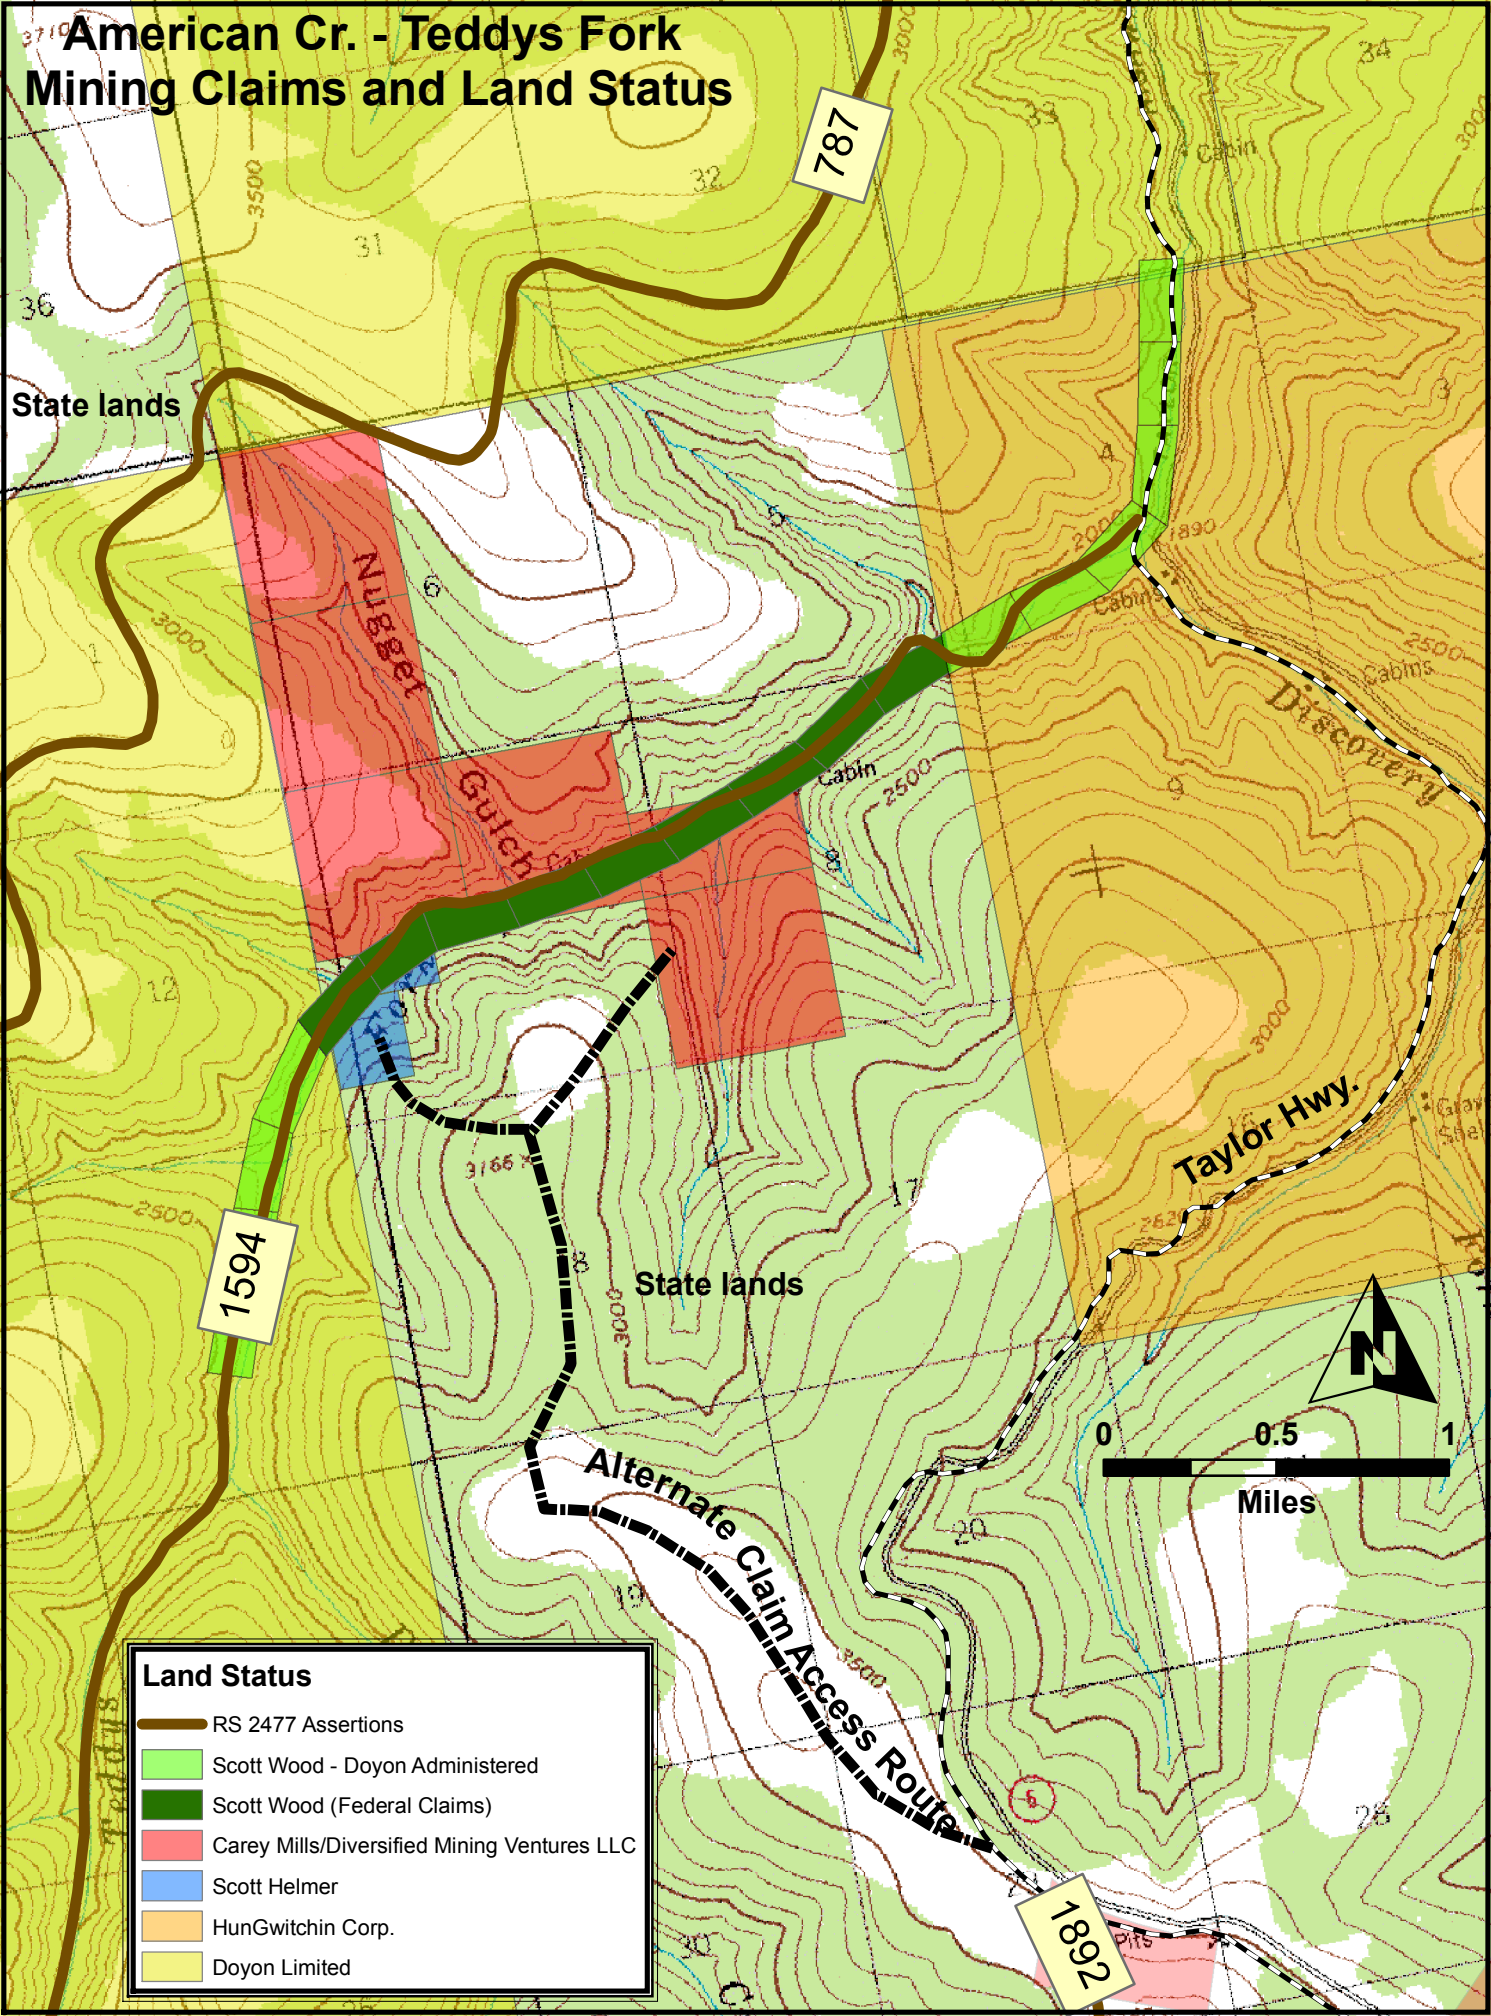

American Cr. - Teddys Fork Mining Claims and Land Status

State lands

Nugget

Gutch

Discovery

Taylor Hwy.

State lands

Alternate Claim Access Route

Land Status	
	RS 2477 Assertions
	Scott Wood - Doyon Administered
	Scott Wood (Federal Claims)
	Carey Mills/Diversified Mining Ventures LLC
	Scott Helmer
	HunGwitchin Corp.
	Doyon Limited

1892